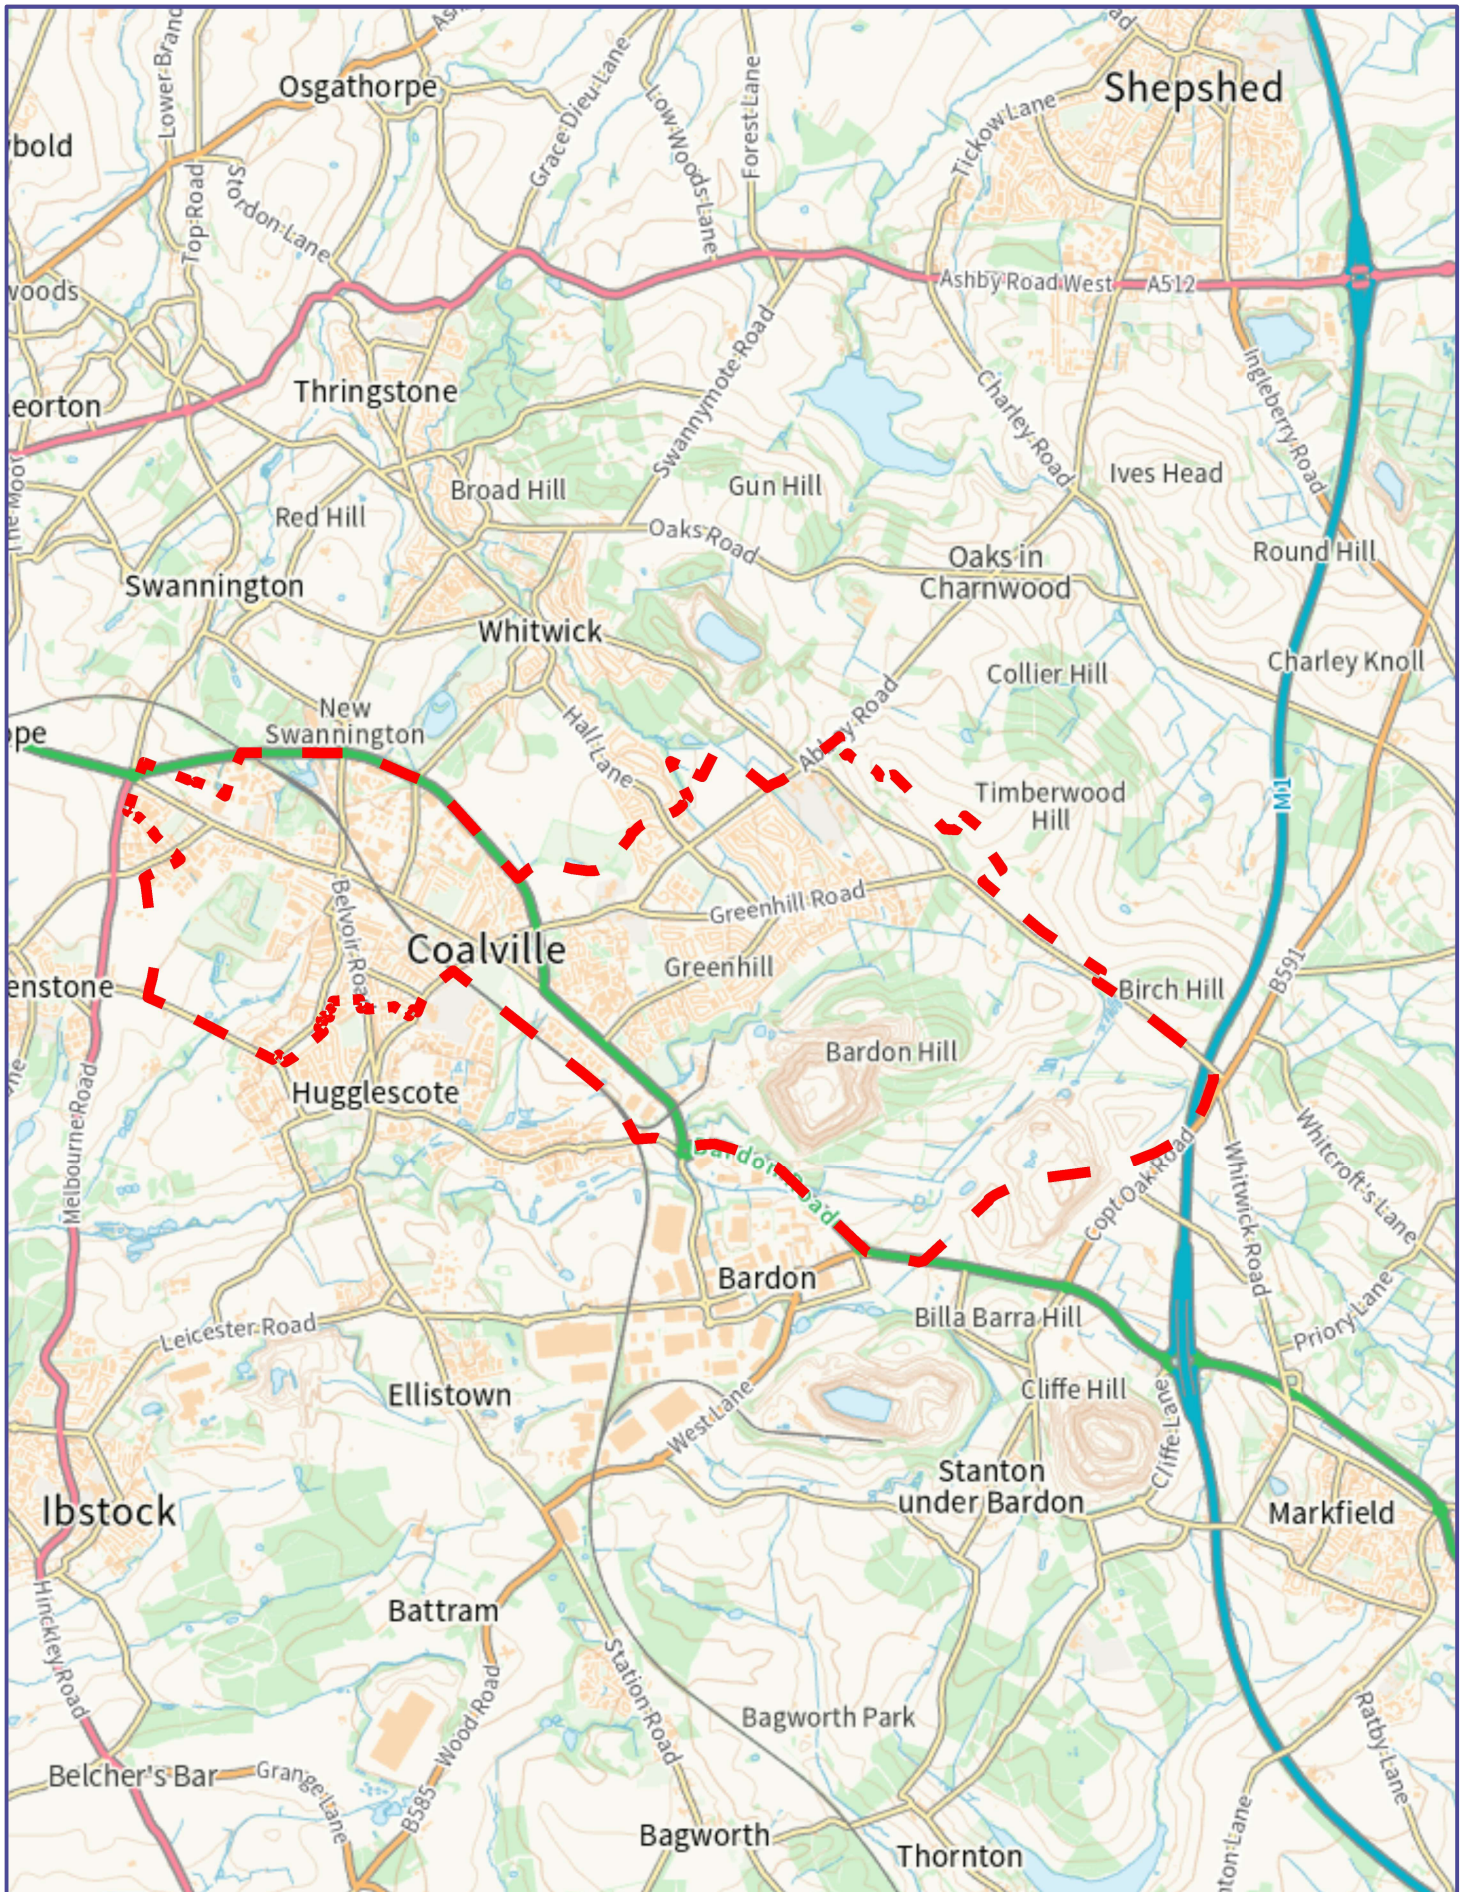

# Unparished Area of Coalville and Bardon Parish Meeting

Scale: 1:50,000

GraphicsLayer2

This map is reproduced from Ordnance Survey material with the permission of Ordnance Survey on behalf of the Controller of his Majesty's Stationery Office.  
 Crown copyright - Unauthorised reproduction infringes Crown Copyright and may lead to prosecution or civil proceedings  
 North West Leicestershire District Council  
 License No: 100019329 2012